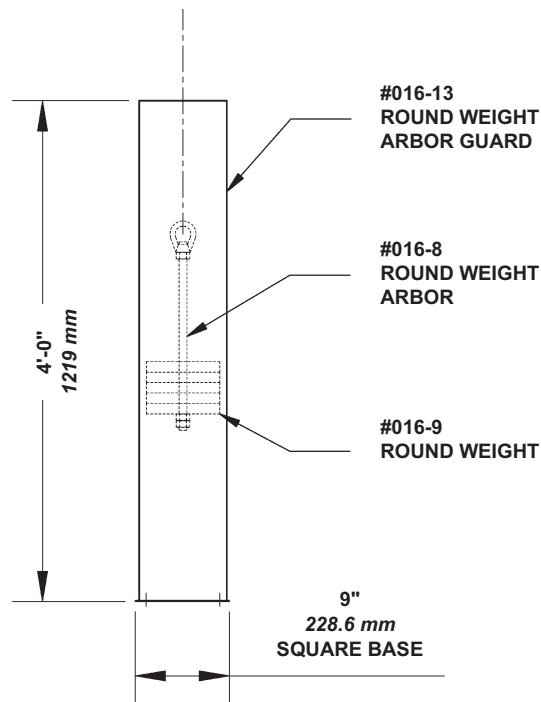

**Round Weight Arbor
016-8**

- Round weights are used to tension fire lines, dashpot cables, and overbalance clutch levers.
- Round weight arbors hold 1 to 10 round weights.
- An arbor guard is available.

Ordering Information

Product Code	Description	Wt.
016-8	Round Weight Arbor	3 lbs. 1.36 kg
016-9	Round Weight (5 lbs. [2.7 kg])	5 lbs. 2.7 kg
016-13	Round Weight Arbor Guard	15 lbs. 6.8 kg

**Round Weight
016-9**

Dimensions

**Round Weight Arbor Guard
016-13**