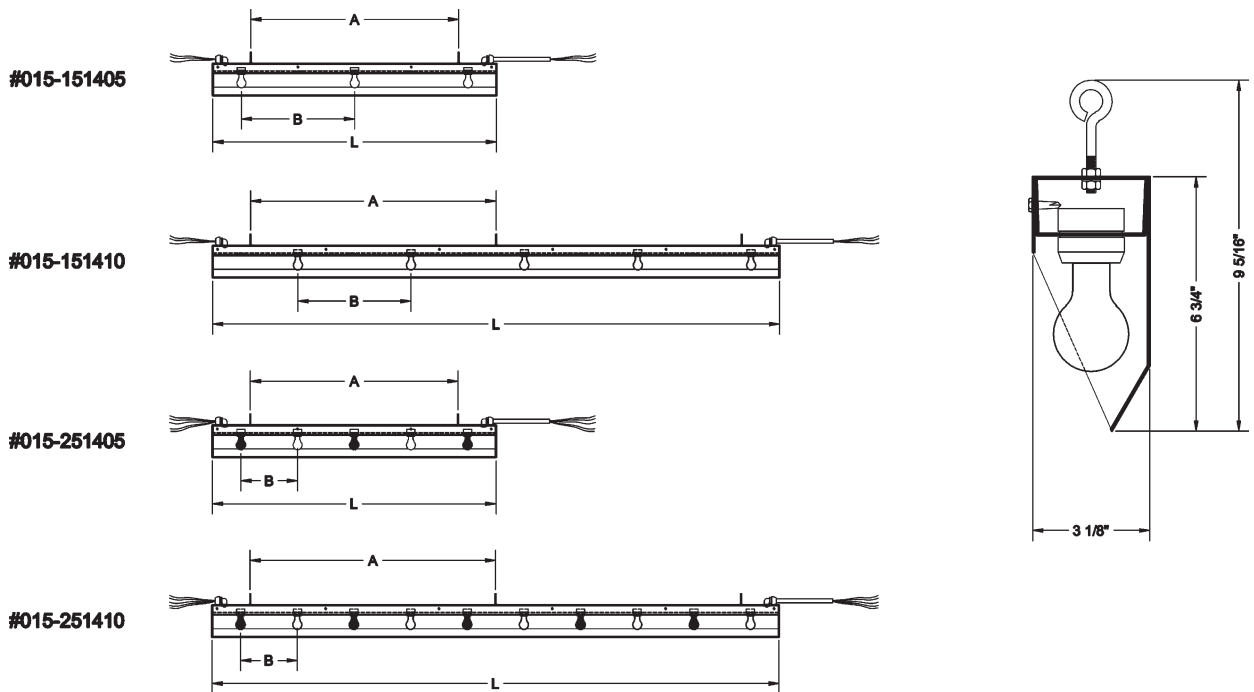

Index Light
015-151405

- Used to light the locking rail, fly and loading galleries, with minimal light bleeding.
- Black exterior with white interior for even light distribution.
- UL Listed.
- Use with 40W "A" lamps.
- Two circuit units allow the use of white and blue circuits.

Ordering Information

Product Code	Description	Length	Socket Spacing	Wt.
015-151405	One Circuit	5'	24"	15 lbs.
015-151410	One Circuit	10'	24"	30 lbs.
015-251405	Two Circuit	5'	12"	15 lbs.
015-251410	Two Circuit	10'	12"	30 lbs.

Dimensions

ITEM NUMBER	LENGTH	DIM A	DIM B	LAMPS
015-151405	5'	44"	24"	3
015-151410	10'	52"	24"	5
015-251405	5'	44"	12"	5
015-251410	10'	52"	12"	10