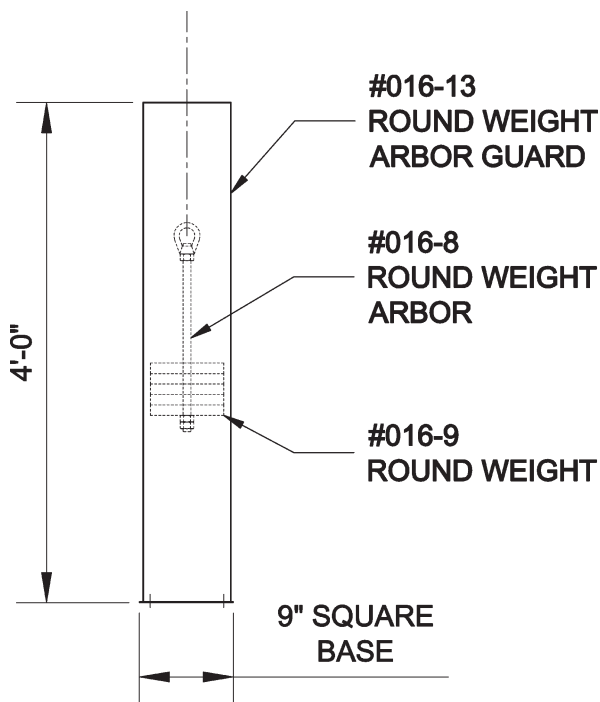

**Round Weight Arbor  
016-8**

- Round weights are used to tension fire lines, dashpot cables, and overbalance clutch levers.
- Round weight arbors hold 1 to 10 round weights.
- An arbor guard is available.

### Ordering Information

Product Code	Description	Wt.
016-8	Round Weight Arbor	3 lbs.
016-9	Round Weight (5 lbs.)	5 lbs.
016-13	Round Weight Arbor Guard	15 lbs.

**Round Weight  
016-9**

### Dimensions

**Round Weight Arbor Guard  
016-13**