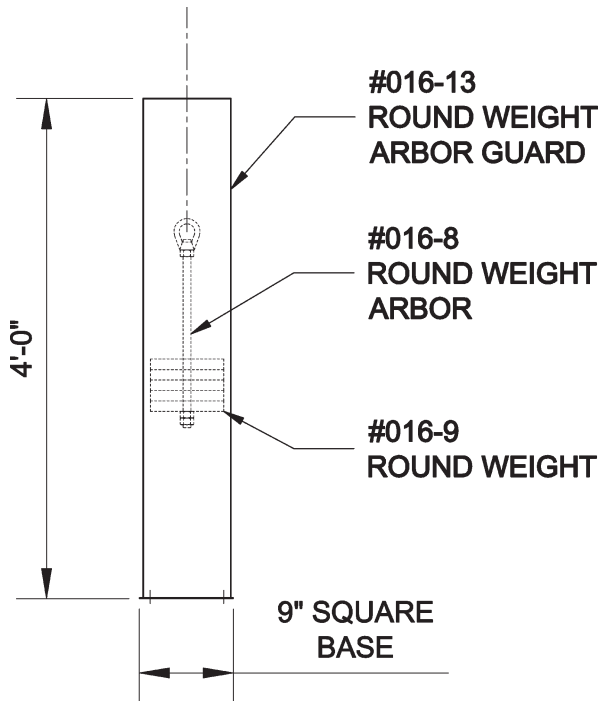

**Round Weight Arbor
016-8**

- Round weights are used to tension fire lines, dashpot cables, and overbalance clutch levers.
- Round weight arbors hold 1 to 10 round weights.
- An arbor guard is available.

Ordering Information

Product Code	Description	Wt.
016-8	Round Weight Arbor	3 lbs.
016-9	Round Weight (5 lbs.)	5 lbs.
016-13	Round Weight Arbor Guard	15 lbs.

**Round Weight
016-9**

Dimensions

**Round Weight Arbor Guard
016-13**